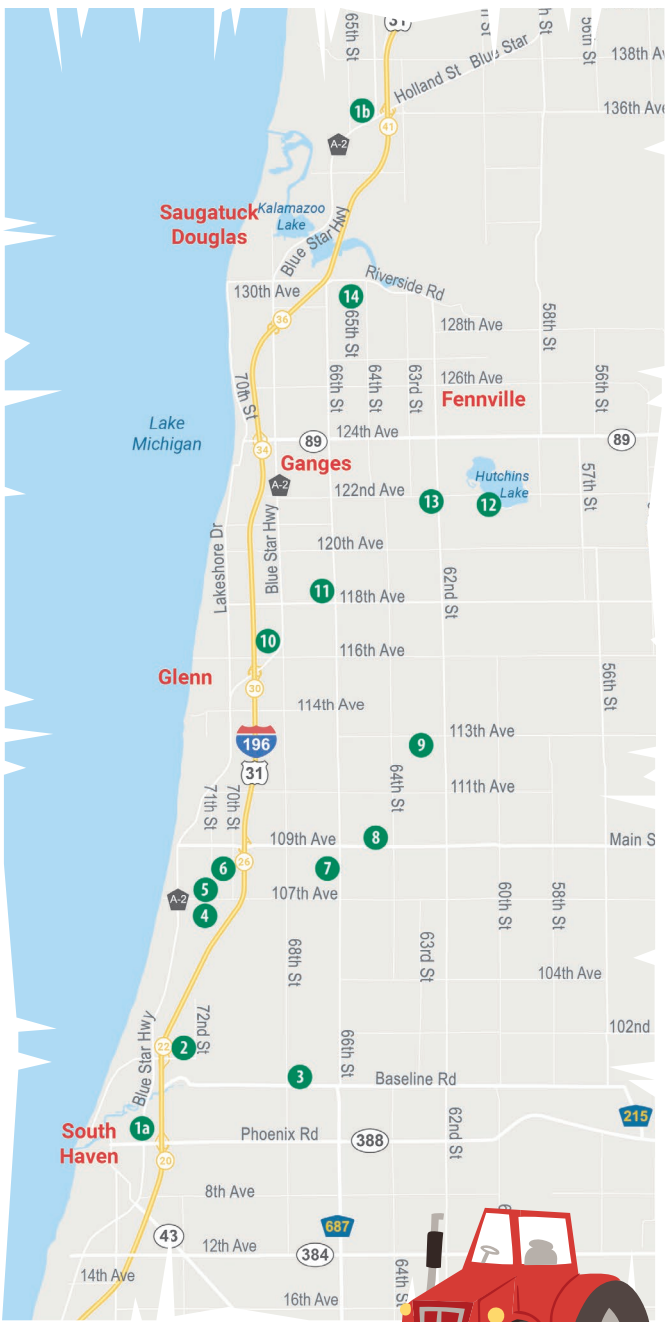

HOW TO PLAY

Locate the game board on the inside of this brochure. It features a map with picture clues representing the 14 participating LHC farms. Begin the adventure by visiting a farm indicated on the map and match the picture clue with the farm. Take a picture of the found clue and tag #lakeshoreharvestcountry on social media. Email all 10 photos to info@lakeshoreharvestcountry.com when complete!

The LHC Farm Scavenger Hunt ends November 23, 2023

One (1) entry per household.

By entering and participating in the 2023 Lakeshore Harvest Country Farm Scavenger Hunt, Lakeshore Harvest Country (LHC) can collect personal information to be used only by LHC to administer, advertise, and publicize the LHC Farm Scavenger Hunt. LHC is not responsible for entries that are lost, late, misdirected, garbled or incomplete; all such entries will not be eligible. Representatives, families, and employees of LHC, and participating farms are not eligible. LHC reserves the right to substitute prizes.

LAKESHORE HARVEST COUNTRY

2023 FARM SCAVENGER HUNT

LakeshoreHarvestCountry.com

FIND & SUBMIT 10 CLUES TO BE ENTERED TO WIN A GRAND PRIZE!

Directions: Share a picture of the found clue on Facebook, Instagram, or Twitter with the tag #lakeshoreharvestcountry. Email all 10 pictures to info@lakeshoreharvestcountry.com when complete!

STUMPED?

Visit a farm's Facebook page or LakeshoreHarvestCountry.com for hints!

1 f Barden's Farm Markets • (269) 637-0000
 1a) 1101 Phoenix St, South Haven, MI
 Apr-Nov: Open Daily 8am-7pm
 1b) 6397 Blue Star Hwy, Saugatuck, MI
 Jun-Labor Day: Open Daily 10am-6pm